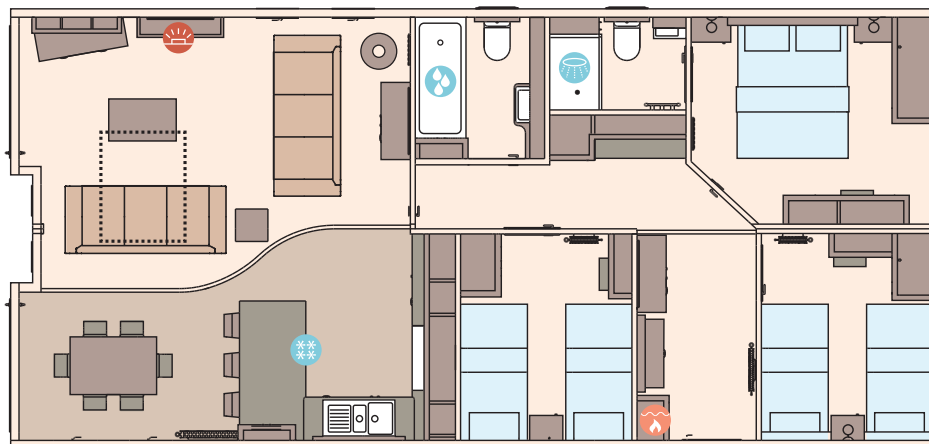

THE HARROGATE - 41FT X 20FT X 2 BEDROOM

THE HARROGATE - 42FT X 20FT X 3 BEDROOM

OPTIONAL EXTRA

- Upgrade to Ced-R Vue Canexel™

KEY:  Fire  Boiler  Shower  Bath  Fridge/Freezer  Front pull out bed