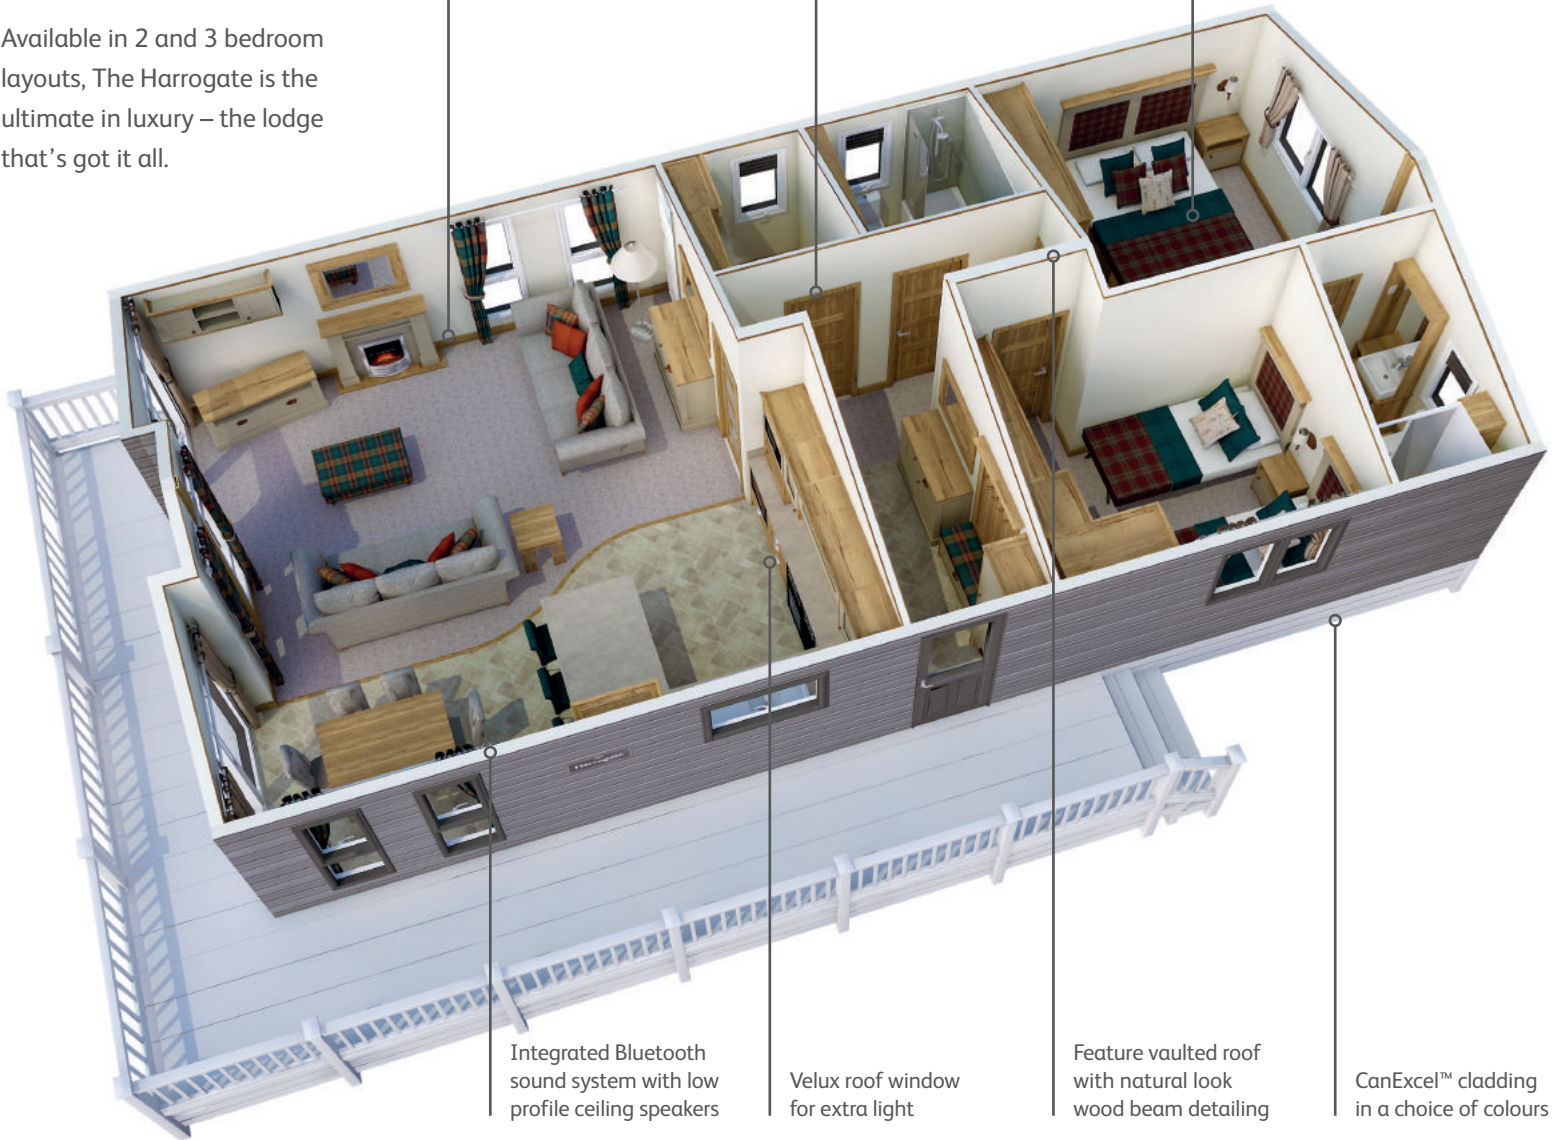

As day turns to night, slink away to the sumptuous serenity of the master suite, where a superbly appointed en suite and sleep-inducing signature pocket sprung mattress awaits – satisfyingly peaceful dreams won't be far behind.

Get into the detail

Available in 2 and 3 bedroom layouts, The Harrogate is the ultimate in luxury – the lodge that's got it all.

Stylish chrome switches with integrated USB ports for easier charging

Extra deep walls that allow for domestic style doors and frames