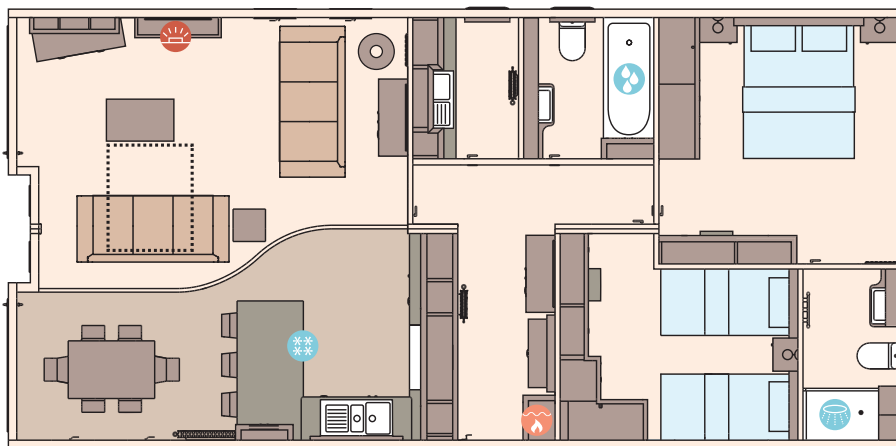

THE HARROGATE - 41FT X 20FT X 2 BEDROOM

THE HARROGATE - 42FT X 20FT X 3 BEDROOM

OPTIONAL EXTRA

- Upgrade to Ced-R Vue Canexel™

KEY:  Fire  Boiler  Shower  Bath  Fridge/Freezer  Front pull out bed