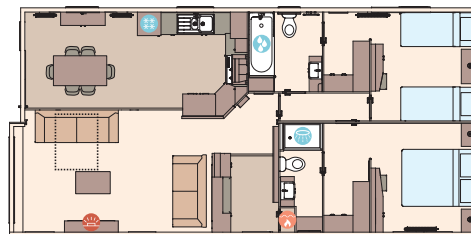

OPTIONAL EXTRAS

- ✓ Pull-out bed in lounge
- ✓ Alternative bedroom configurations (see layouts)

STANDARD

THE KIELDER EXCLUSIVE - 41FT X 20FT X 2 BEDROOM

THE KIELDER EXCLUSIVE - 42FT X 20FT X 3 BEDROOM

THE KIELDER EXCLUSIVE - 45FT X 20FT X 4 BEDROOM