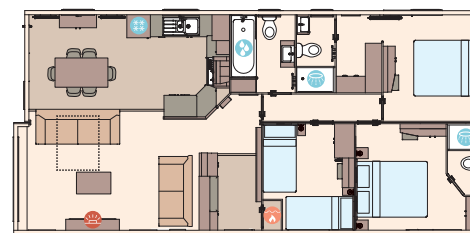

OPTIONAL EXTRAS

- ✓ Pull-out bed in lounge
- ✓ Alternative bedroom configurations (see layouts)

STANDARD

THE KIELDER EXCLUSIVE - 41FT X 20FT X 2 BEDROOM

THE KIELDER EXCLUSIVE - 42FT X 20FT X 3 BEDROOM

THE KIELDER EXCLUSIVE - 45FT X 20FT X 4 BEDROOM

KEY:

OPTIONAL

THE KIELDER EXCLUSIVE - 41FT X 20FT X 2 BEDROOM
DOUBLE BED OPTION

THE KIELDER EXCLUSIVE - 42FT X 20FT X 3 BEDROOM
DOUBLE BED OPTION

THE KIELDER EXCLUSIVE - 42FT X 20FT X 3 BEDROOM
DOUBLE EN SUITE OPTION

THE KIELDER EXCLUSIVE - 45FT X 20FT X 4 BEDROOM
DOUBLE BED OPTION

THE KIELDER EXCLUSIVE - 45FT X 20FT X 4 BEDROOM
DOUBLE EN SUITE OPTION

For further information and to take an interactive virtual tour of The Kielder Exclusive, visit www.abiuk.co.uk