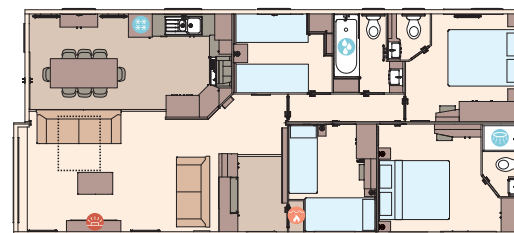

OPTIONAL EXTRAS

- ✓ Pull-out bed in lounge
- ✓ Alternative bedroom configurations (see layouts)

STANDARD

THE KIELDER EXCLUSIVE - 41FT X 20FT X 2 BEDROOM

THE KIELDER EXCLUSIVE - 42FT X 20FT X 3 BEDROOM

THE KIELDER EXCLUSIVE - 45FT X 20FT X 4 BEDROOM

KEY:

OPTIONAL

THE KIELDER EXCLUSIVE - 41FT X 20FT X 2 BEDROOM
DOUBLE BED OPTION

THE KIELDER EXCLUSIVE - 42FT X 20FT X 3 BEDROOM
DOUBLE BED OPTION

THE KIELDER EXCLUSIVE - 42FT X 20FT X 3 BEDROOM
DOUBLE EN SUITE OPTION

THE KIELDER EXCLUSIVE - 45FT X 20FT X 4 BEDROOM
DOUBLE BED OPTION

THE KIELDER EXCLUSIVE - 45FT X 20FT X 4 BEDROOM
DOUBLE EN SUITE OPTION

For further information and to take an interactive virtual tour of The Kielder Exclusive, visit www.abiuk.co.uk