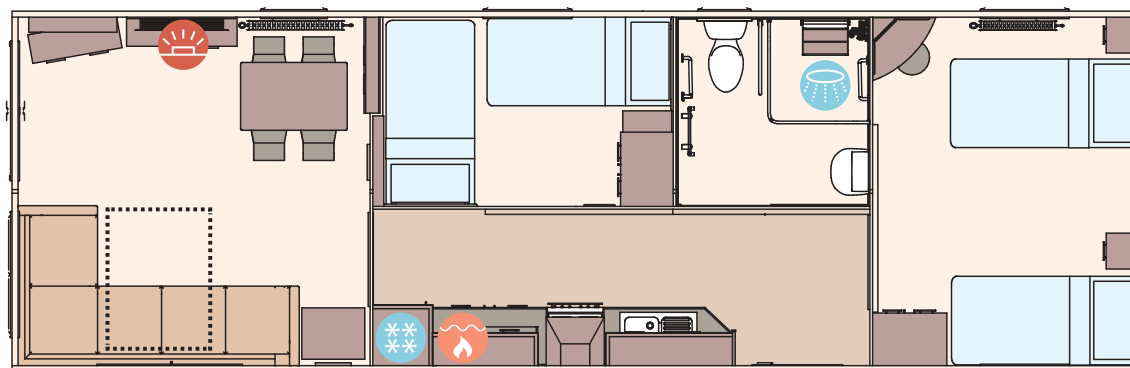

The Derwent 38ft x 12ft x 2 bedroom

KEY: Fire Water heater Shower Fridge/Freezer Front pull out bed

OPTIONAL  
WINTER  
PACKS  
See Page 86