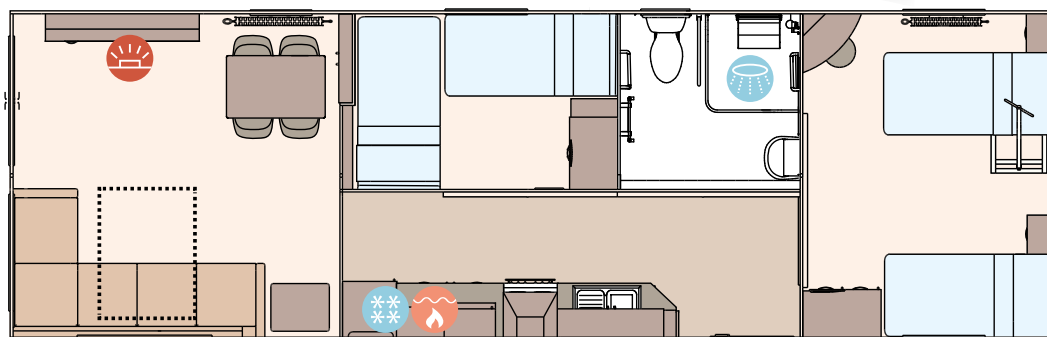

FACTORY
Approved

For further information and to take an interactive virtual tour of The Derwent visit www.abiuk.co.uk

The Derwent 38ft x 12ft x 2 bedroom

KEY: Fire Water heater Shower Fridge/Freezer Front pull out bed