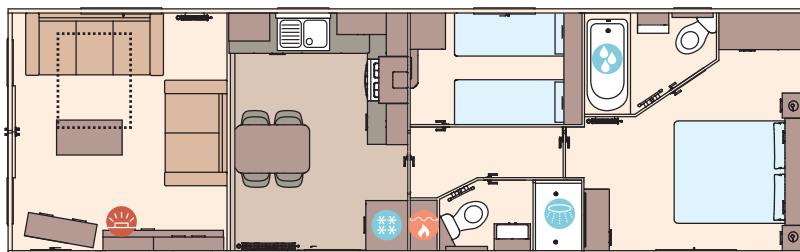

The Beverley

An inviting haven of simple style, packed with detail and available in three different layouts. Simply choose the model that suits you.

All this included

- ✓ Matt finish Chateaux Grey aluminium cladding
- ✓ Carpet underlay throughout
- ✓ Stylish light fittings with low energy bulbs
- ✓ Externally vented powered cooker hood
- ✓ Soft-close hinges on doors and drawers in kitchen
- ✓ 40mm worktops
- ✓ Composite kitchen sink
- ✓ Free-standing dining table and chairs
- ✓ Electric fire
- ✓ USB socket in lounge
- ✓ Additional sockets next to TV point in lounge
- ✓ Pictures in lounge
- ✓ King size bed in master bedroom (2 bedroom models only)
- ✓ Lift-up bed in master bedroom
- ✓ TV point in master bedroom and one twin room
- ✓ USB sockets in all bedrooms
- ✓ Separate en suite toilet
- ✓ Bathroom extractor fans
- ✓ Shaver socket
- ✓ Coat hooks in all bathrooms
- ✓ En suite with domestic style bath (39ft x 12ft 2 bedroom only)

FACTORY
Approved

For further information and to take an interactive virtual tour of The Beverley visit www.abiuk.co.uk

The Beverley 36ft x 12ft x 2 bedroom

The Beverley 40ft x 12ft x 3 bedroom

The Beverley 39ft x 12ft x 2 bedroom

KEY:

Fire

Water heater

Shower

Bath

Fridge/Freezer

Front pull out bed

OPTIONAL
WINTER
PACKS
See Page 83