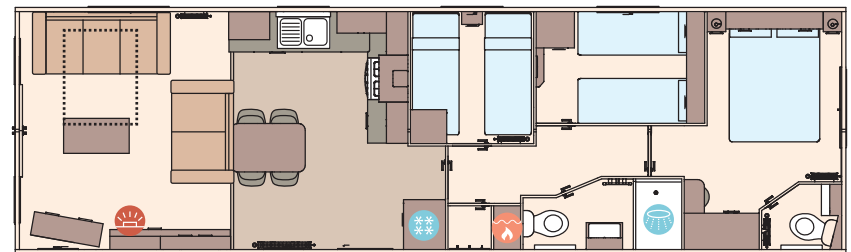

The Beverley

An inviting haven of simple style, packed with detail and available in three different layouts. Simply choose the model that suits you.

All this included

- ✓ Matt finish Chateaux Grey aluminium cladding
- ✓ Carpet underlay throughout
- ✓ Stylish light fittings with low energy bulbs
- ✓ Externally vented powered cooker hood
- ✓ Soft-close hinges on doors and drawers in kitchen
- ✓ 40mm worktops
- ✓ Composite kitchen sink
- ✓ Free-standing dining table and chairs
- ✓ Electric fire
- ✓ USB socket in lounge
- ✓ Additional sockets next to TV point in lounge
- ✓ Pictures in lounge
- ✓ King size bed in master bedroom (2 bedroom models only)
- ✓ Lift-up bed in master bedroom
- ✓ TV point in master bedroom and one twin room
- ✓ USB sockets in all bedrooms
- ✓ Separate en suite toilet
- ✓ Bathroom extractor fans
- ✓ Shaver socket
- ✓ Coat hooks in all bathrooms
- ✓ En suite with domestic style bath (39ft x 12ft 2 bedroom only)

Add any of these

- Fully galvanised chassis
- 'Low E' PVCu Thermaglass double glazing
- Winter premium pack
- Winter electric pack
- Voiles throughout
- Exterior door options available
- Integrated microwave
- Free-standing fridge
- Free-standing or integrated fridge freezer
- Integrated dishwasher or washing machine
- Scatter cushions in lounge
- Bluetooth sound system in lounge
- Lounge pouffe
- Space saver bed (twin room only)
- Plain duvet covers and pillowcases
- 'Exclusive' pocket sprung mattresses
- Bed runner in master bedroom
- Replace en suite bath with shower cubicle (39ft x 12ft 2 bedroom only)

FACTORY
Approved

For further information and to take an interactive virtual tour of The Beverley visit www.abiuk.co.uk

The Beverley 36ft x 12ft x 2 bedroom

The Beverley 40ft x 12ft x 3 bedroom

The Beverley 39ft x 12ft x 2 bedroom