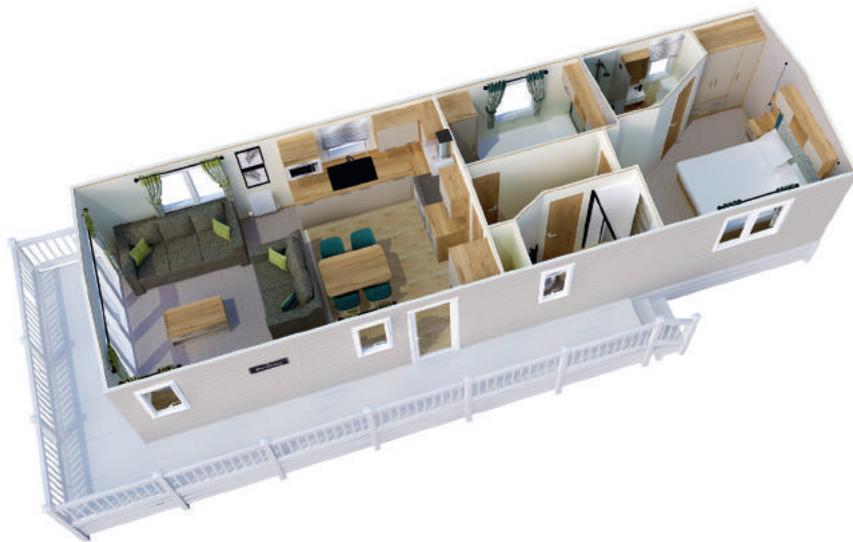

Highlights

- Home from home comforts throughout
- Comfortable free-standing sofas
- Fully glazed front with sliding doors
- En suite with domestic bath or shower (39ft x 12ft 2 bedroom model only)

To take an interactive virtual tour visit www.abiuk.co.uk

The Beverley

An inviting haven of simple style, packed with detail and available in three different layouts. Simply choose the model that suits you.

All this included

- ✓ Matt finish Chateaux Grey aluminium cladding
- ✓ Carpet underlay throughout
- ✓ Stylish light fittings with low energy bulbs
- ✓ Externally vented powered cooker hood
- ✓ Soft-close hinges on doors and drawers in kitchen
- ✓ 40mm worktops
- ✓ Composite kitchen sink
- ✓ Free-standing dining table and chairs
- ✓ Electric fire
- ✓ USB socket in lounge
- ✓ Additional sockets next to TV point in lounge
- ✓ Pictures in lounge
- ✓ King size bed in master bedroom (2 bedroom models only)
- ✓ Lift-up bed in master bedroom
- ✓ TV point in master bedroom and one twin room
- ✓ USB sockets in all bedrooms
- ✓ Separate en suite toilet
- ✓ Bathroom extractor fans
- ✓ Shaver socket
- ✓ Coat hooks in all bathrooms
- ✓ En suite with domestic style bath (39ft x 12ft 2 bedroom only)

Add any of these

- Fully galvanised chassis
- 'Low E' PVCu Thermaglass double glazing
- Winter premium pack
- Winter electric pack
- Voiles throughout
- Exterior door options available
- Integrated microwave
- Free-standing fridge
- Free-standing or integrated fridge freezer
- Integrated dishwasher or washing machine
- Scatter cushions in lounge
- Bluetooth sound system in lounge
- Lounge pouffe
- Space saver bed (twin room only)
- Plain duvet covers and pillowcases
- 'Exclusive' pocket sprung mattresses
- Bed runner in master bedroom
- Replace en suite bath with shower cubicle (39ft x 12ft 2 bedroom only)