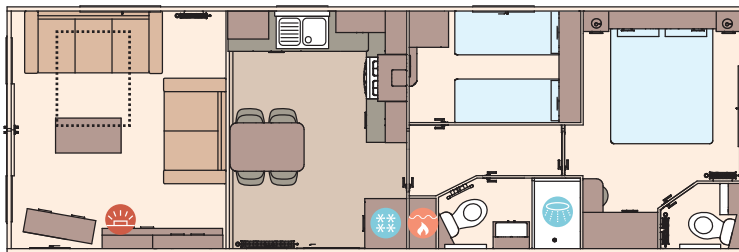

The Beverley

An inviting haven of simple style, packed with detail and available in three different layouts. Simply choose the model that suits you.

All this included

- ✓ Matt finish Chateaux Grey aluminium cladding
- ✓ Carpet underlay throughout
- ✓ Stylish light fittings with low energy bulbs
- ✓ Externally vented powered cooker hood
- ✓ Soft-close hinges on doors and drawers in kitchen
- ✓ 40mm worktops
- ✓ Composite kitchen sink
- ✓ Free-standing dining table and chairs
- ✓ Electric fire
- ✓ USB socket in lounge
- ✓ Additional sockets next to TV point in lounge
- ✓ Pictures in lounge
- ✓ King size bed in master bedroom (2 bedroom models only)
- ✓ Lift-up bed in master bedroom
- ✓ TV point in master bedroom and one twin room
- ✓ USB sockets in all bedrooms
- ✓ Separate en suite toilet
- ✓ Bathroom extractor fans
- ✓ Shaver socket
- ✓ Coat hooks in all bathrooms
- ✓ En suite with domestic style bath (39ft x 12ft 2 bedroom only)

Add any of these

- Fully galvanised chassis
- 'Low E' PVCu Thermaglass double glazing
- Winter premium pack
- Winter electric pack
- Voiles throughout
- Exterior door options available
- Integrated microwave
- Free-standing fridge
- Free-standing or integrated fridge freezer
- Integrated dishwasher or washing machine
- Scatter cushions in lounge
- Bluetooth sound system in lounge
- Lounge pouffe
- Space saver bed (twin room only)
- Plain duvet covers and pillowcases
- 'Exclusive' pocket sprung mattresses
- Bed runner in master bedroom
- Replace en suite bath with shower cubicle (39ft x 12ft 2 bedroom only)

FACTORY
Approved

For further information and to take an interactive virtual tour of The Beverley visit www.abiuk.co.uk

The Beverley 36ft x 12ft x 2 bedroom

The Beverley 40ft x 12ft x 3 bedroom

The Beverley 39ft x 12ft x 2 bedroom